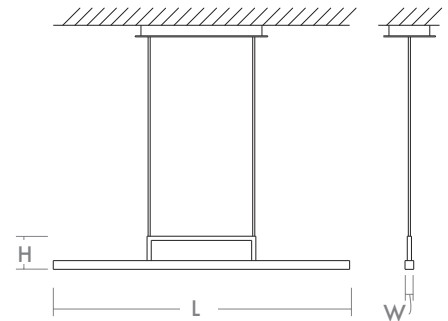

STYLUS Pendant
3-66-xx

oxygen

FIXTURE TYPE _____

LOCATION _____

PROJECT _____

DATE _____

-15 Black

LIGHT SOURCE	LED Array, 3000K, CRI 90
LUMINAIRE POWER	17.75W at 120V
RATED LIFE	50000 hr RL
OPTIONAL COLOR TEMPERATURES	3000K Only
LUMEN OUTPUT	Delivered: 367 lm (LM-79)
INPUT VOLTAGE	120V AC, 50/60Hz
DRIVER OUTPUT	450mA, 16.15W
DIMMING	TRIAC Dimming
CONSTRUCTION	Cold Rolled Steel Housing and Canopy
DIFFUSER	- Matte White Acrylic
FINISHES	White (-6), Black (-15), Satin Nickel (-24), Aged Brass (-40)
MOUNTING	4" Octagonal J-Box
STANDARDS	ETL Dry listed, Conforms to UL STD 1598, Certified CAN/CSA STD C22.2 No 250.0.

DIMENSIONS

Canopy: 15.00" L x 5.90" W x 1.20" H

Fixture: 33.50" L x 1.00" W x 3.75" H

*** Hanging height adjustable
with 8ft. cables**

Order example for standard fixture:
3-66-15 (x- Voltage - xxx-Sequence # - xx-Finish)
3: 120V Only